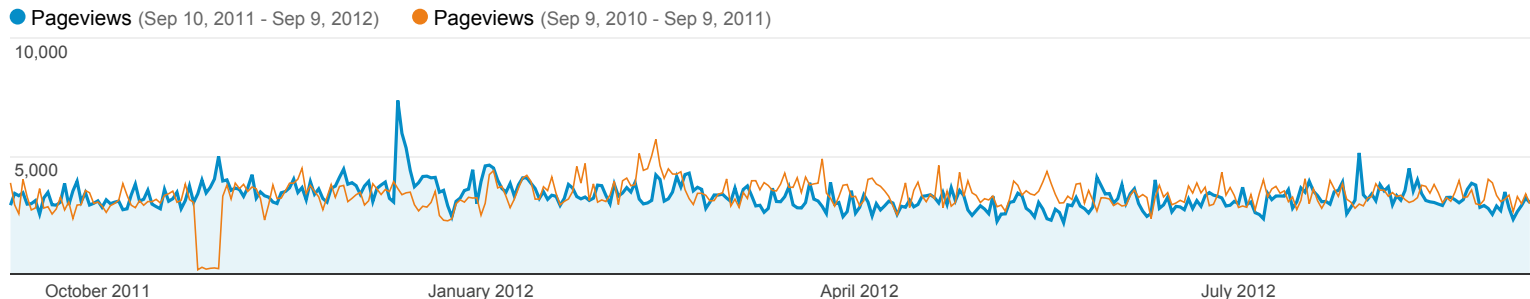

Content Overview

change in % of pageviews: +0.00%

Overview

Pages on this site were viewed a total of 1,207,702 times

Pageviews: **-1.10%**
1,207,702 vs 1,221,091

Unique Pageviews: **1.92%**
887,352 vs 870,669

Avg. Time on Page: **11.30%**
00:01:49 vs 00:01:38

Bounce Rate: **2.17%**
47.49% vs 46.48%

% Exit: **9.56%**
25.04% vs 22.85%

Page	Pageviews	% Pageviews
1. /Billy_Meier/Main_Page		
Sep 10, 2011 - Sep 9, 2012	179,918	14.90%
Sep 9, 2010 - Sep 9, 2011	174,543	14.29%
% Change	3.08%	4.22%
2. /Billy_Meier/Gallery		
Sep 10, 2011 - Sep 9, 2012	48,296	4.00%
Sep 9, 2010 - Sep 9, 2011	52,952	4.34%
% Change	-8.79%	-7.78%
3. /Billy_Meier/The_Pleiadian/Plejaren_Contact_Reports		
Sep 10, 2011 - Sep 9, 2012	42,978	3.56%
Sep 9, 2010 - Sep 9, 2011	39,253	3.21%
% Change	9.49%	10.70%
4. /		
Sep 10, 2011 - Sep 9, 2012	31,022	2.57%
Sep 9, 2010 - Sep 9, 2011	35,711	2.92%
% Change	-13.13%	-12.17%
5. /Billy_Meier/Spirit_Teaching		
Sep 10, 2011 - Sep 9, 2012	20,697	1.71%